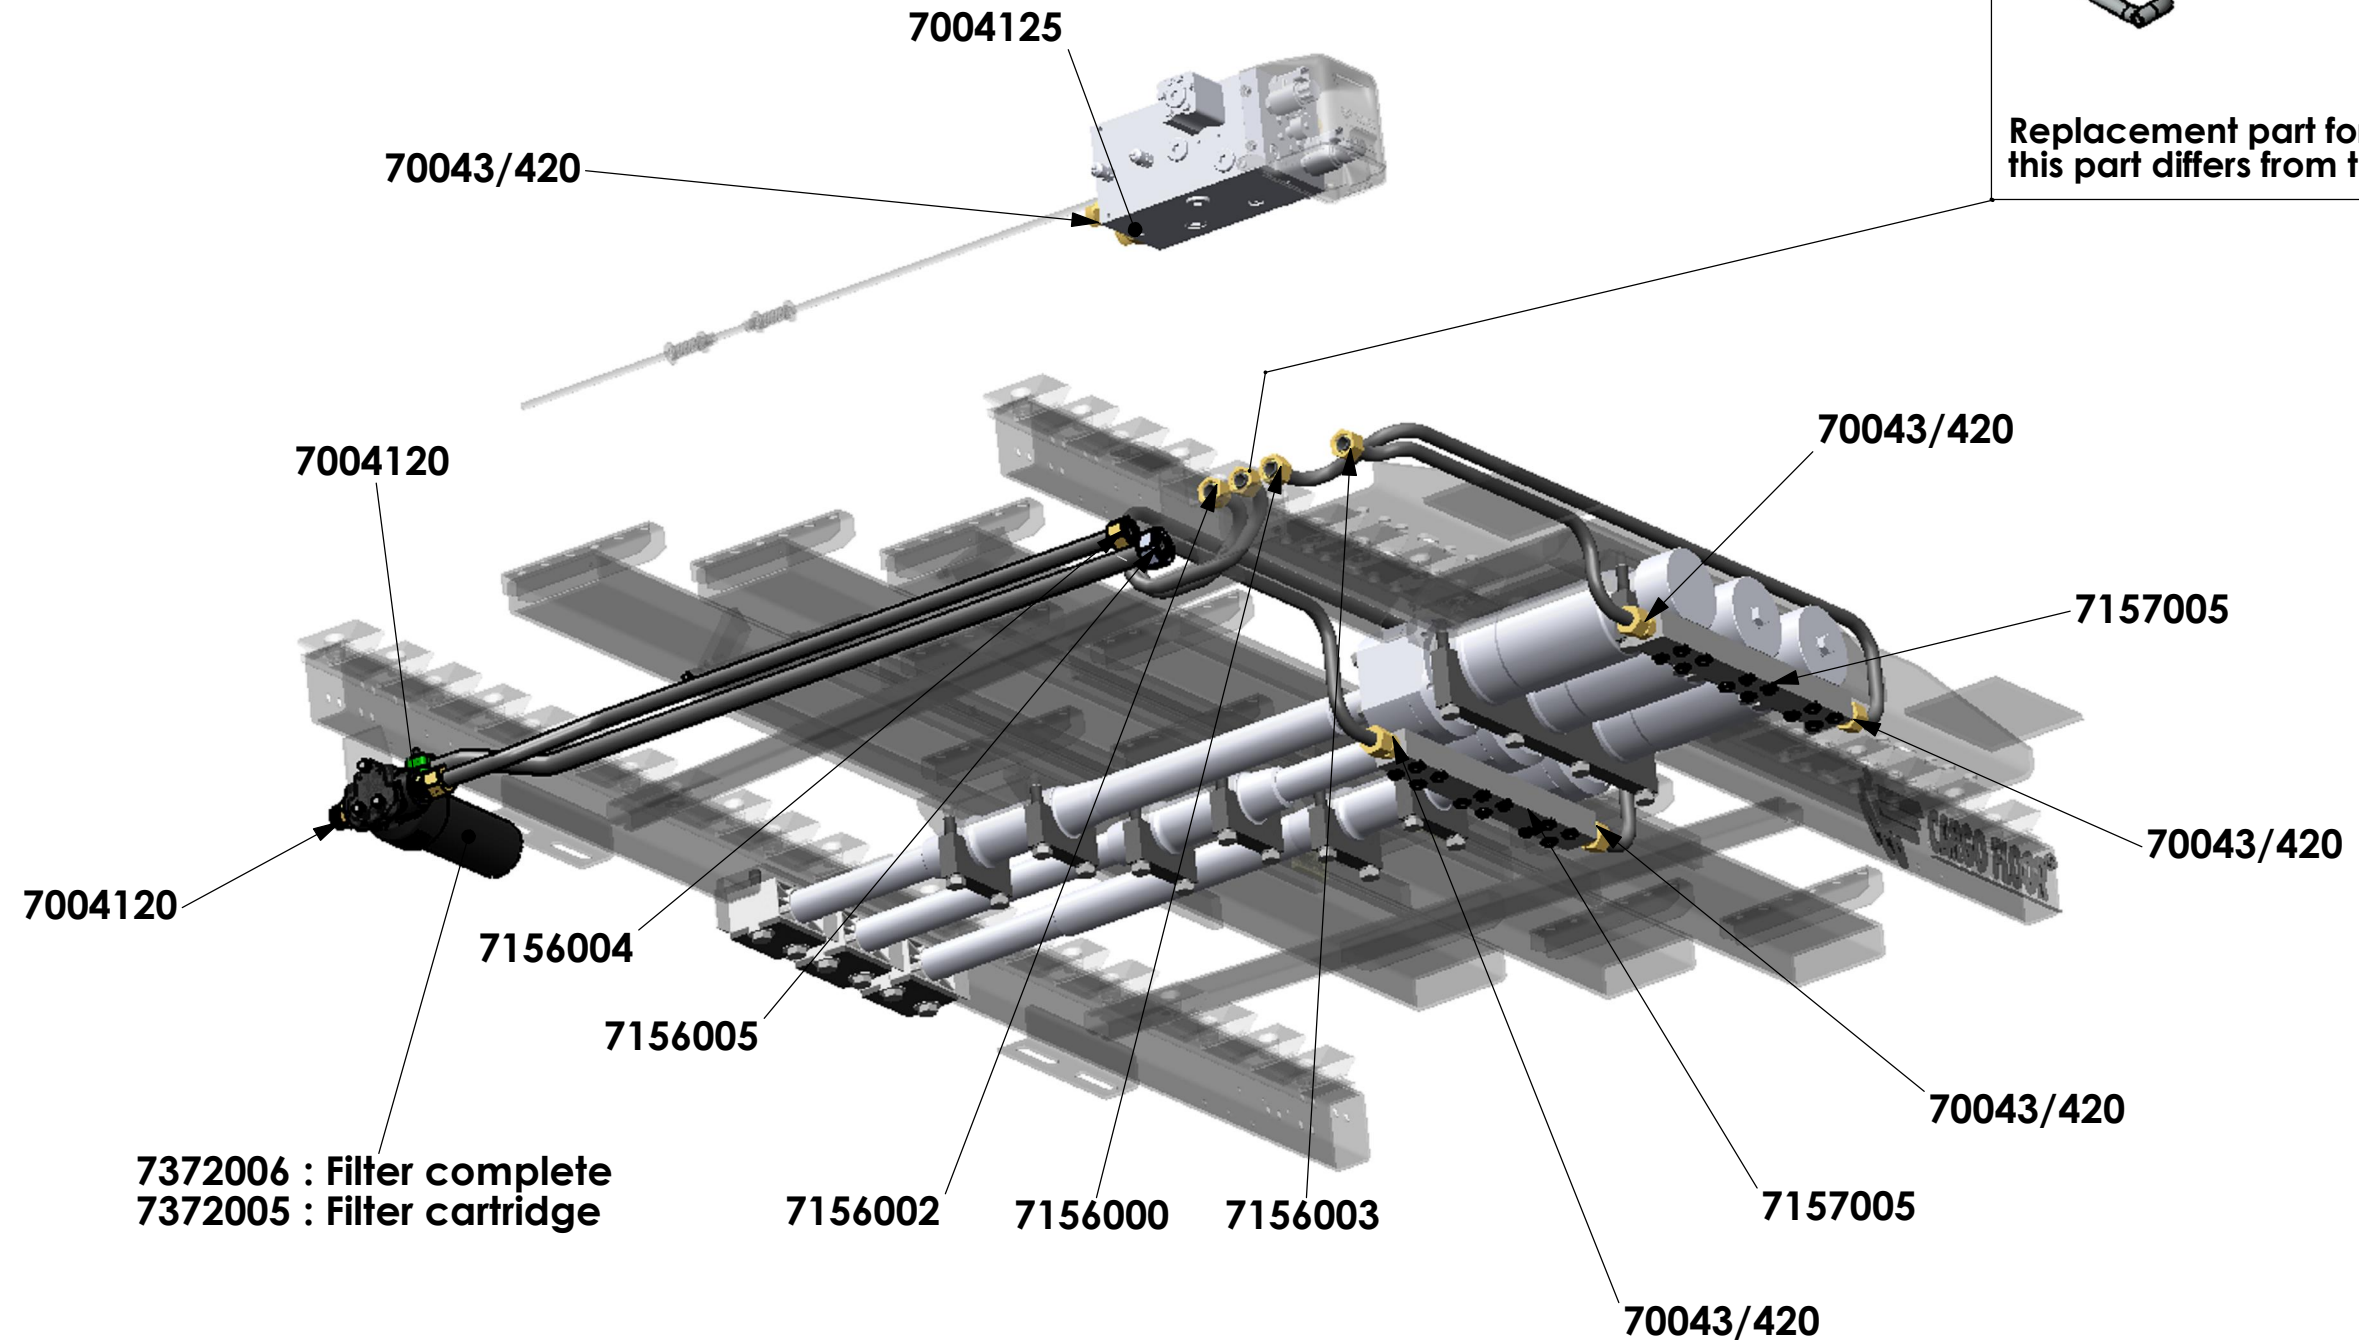

Replacement part for pipe 2,
this part differs from the original pipe.