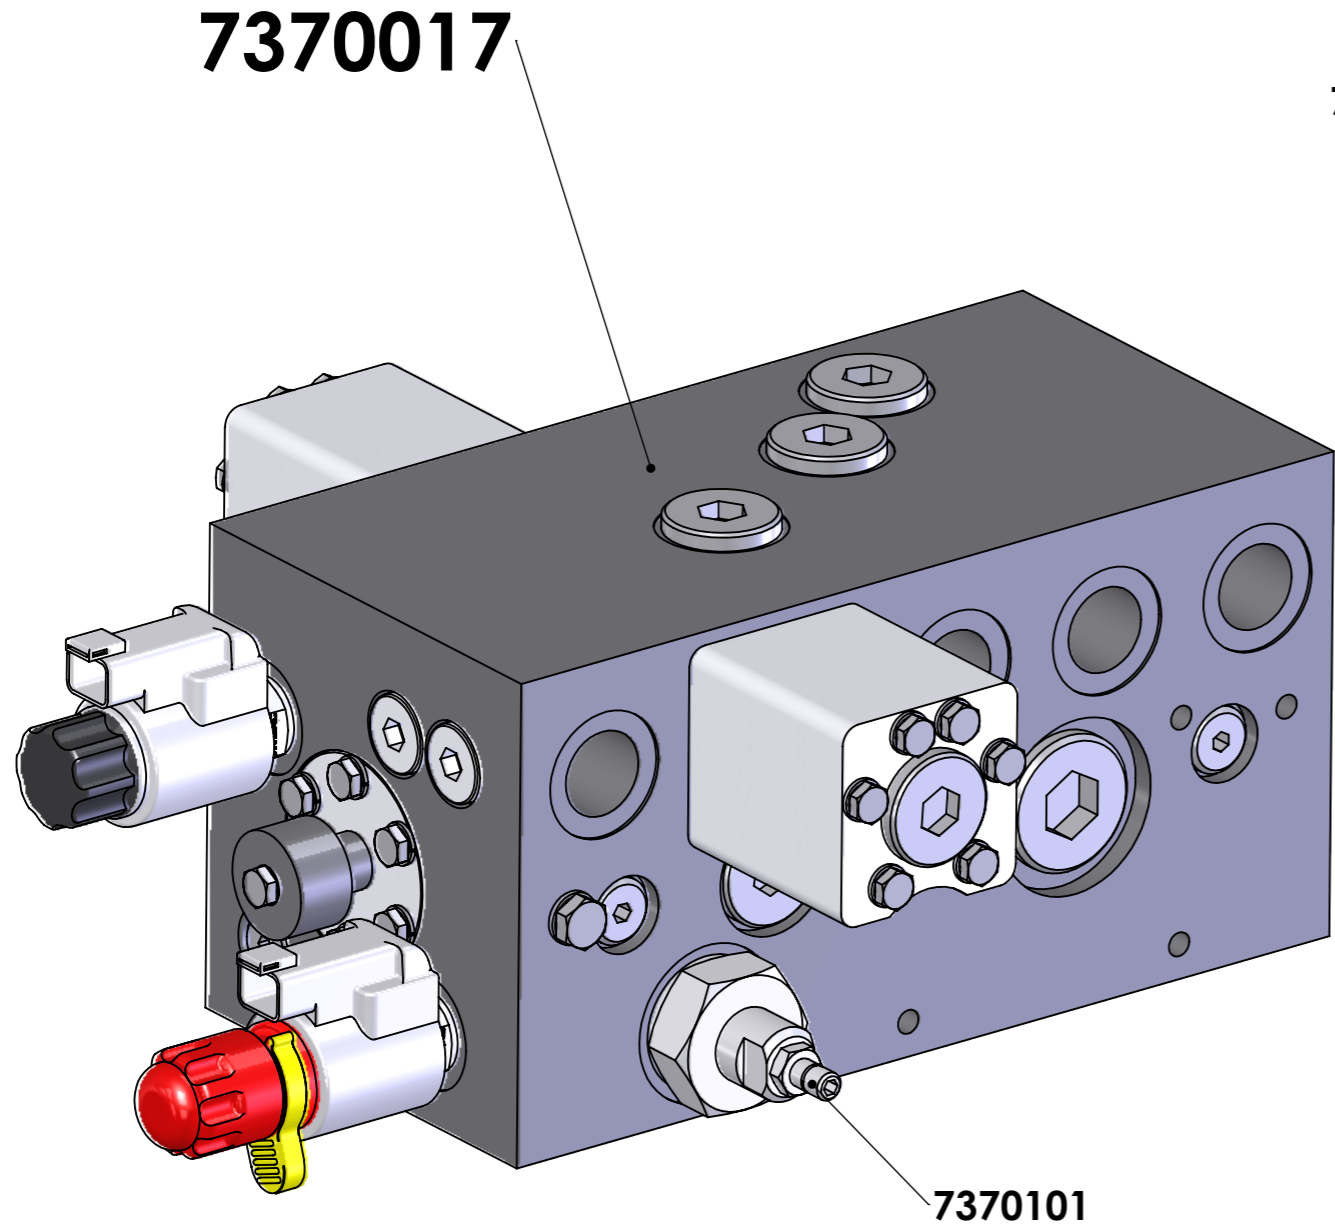

FOR INFORMATION ONLY !