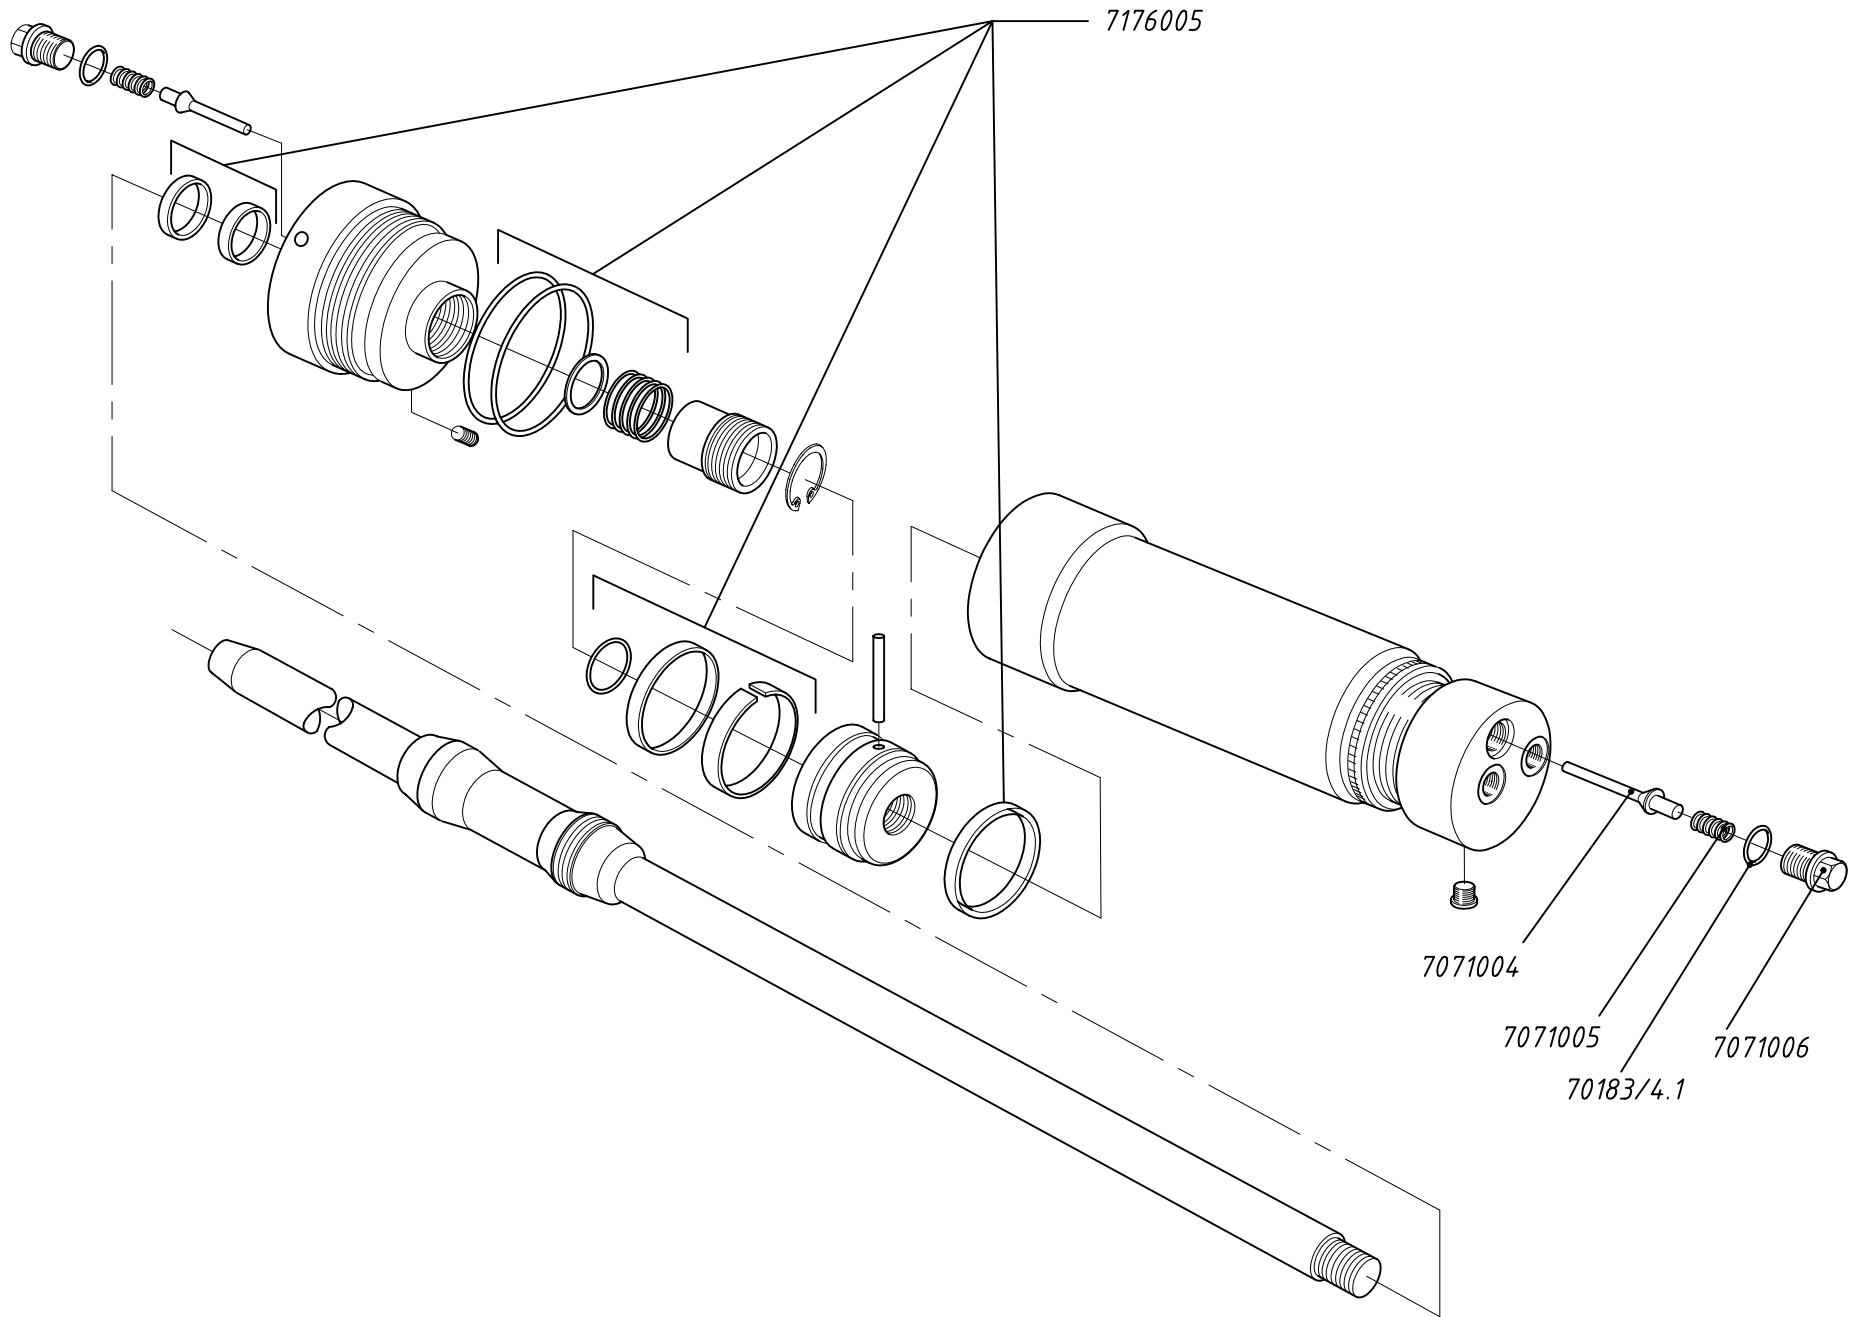

Cargo Floor B.V.
Byte 14
NL-7741 MK Coevorden
P.O. Box 271
NL-7740 AG Coevorden
E-mail: info@cargo-floor.nl

ISO 9001 - 2000
Certified company

PROJECT:
Exploded views 2002

SUBJECT:
CF300 - Cilinder

ORDER: ...

DATE: 18-02-02

DRAWN: Booi (TA)

PAGE

5

DRAWING NUMBER :

EV30001-CF-206

Phone: +31-524-593900

Fax: +31-524-593999

A	23-03-05	Pagina nr. aanpassen	P.R.B.
REVI	DATE	CHANGES	BY