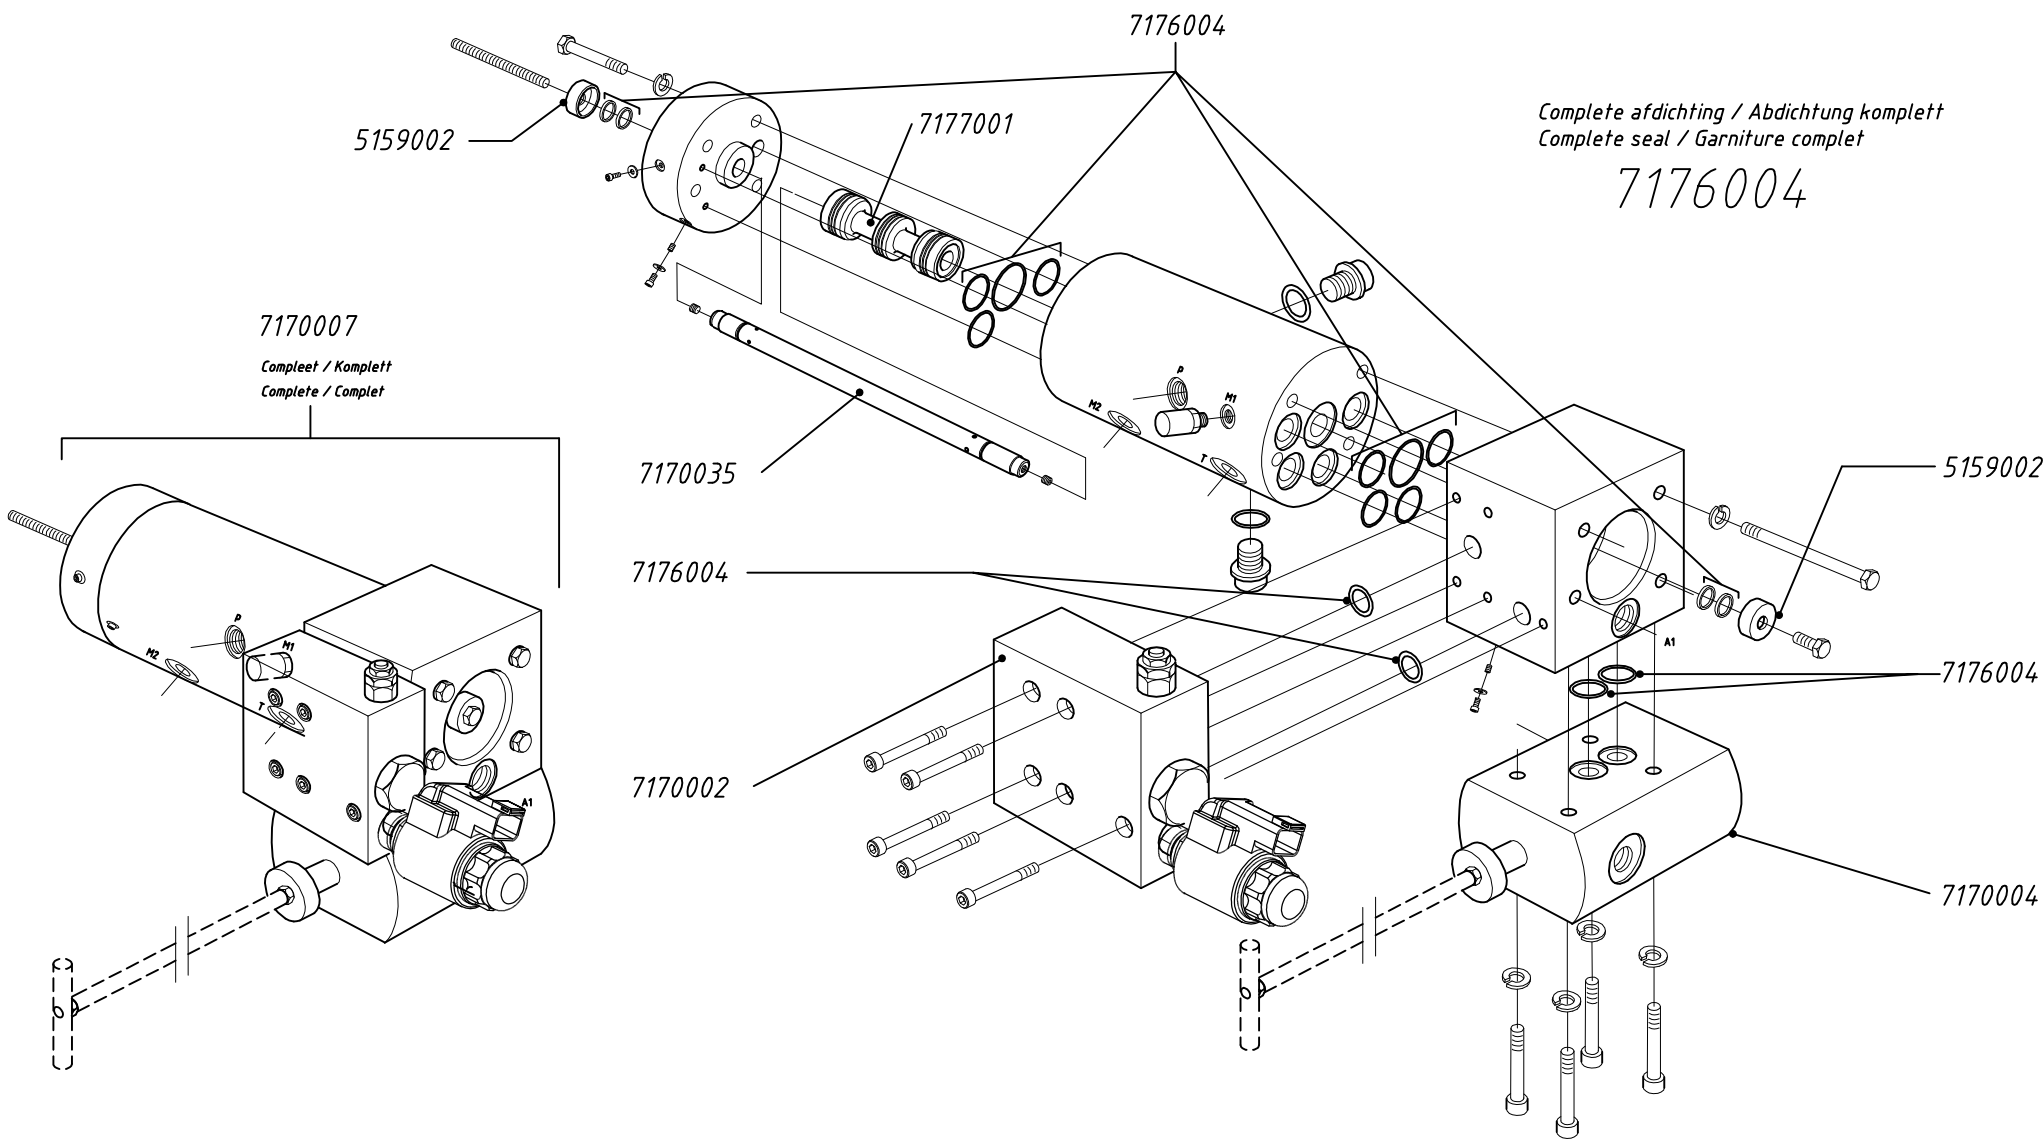

Cargo Floor B.V.
Byte 14
NL-7741 MK Coevorden
P.O. Box 271
NL-7740 AG Coevorden
E-mail: info@cargofloor.nl

PROJECT:
Explode views 2002

SUBJECT:
CF300 - Combiventiel

ORDER: ...

DATE: 18-02-02

DRAWN: Boof (TA)

C	28-11-13	Aanzicht verwijderd	SK
B	14-01-11	Art.nrs. toegevoegd	MP
A	23-03-05	2/2 ventiel aanpassen	S.R.B.
REV	DATE	CHANGES	BY

PAGE
2

DRAWING NUMBER :
EV30001-CF-203

Phone: +31-524-593900 Fax: +31-524-593999