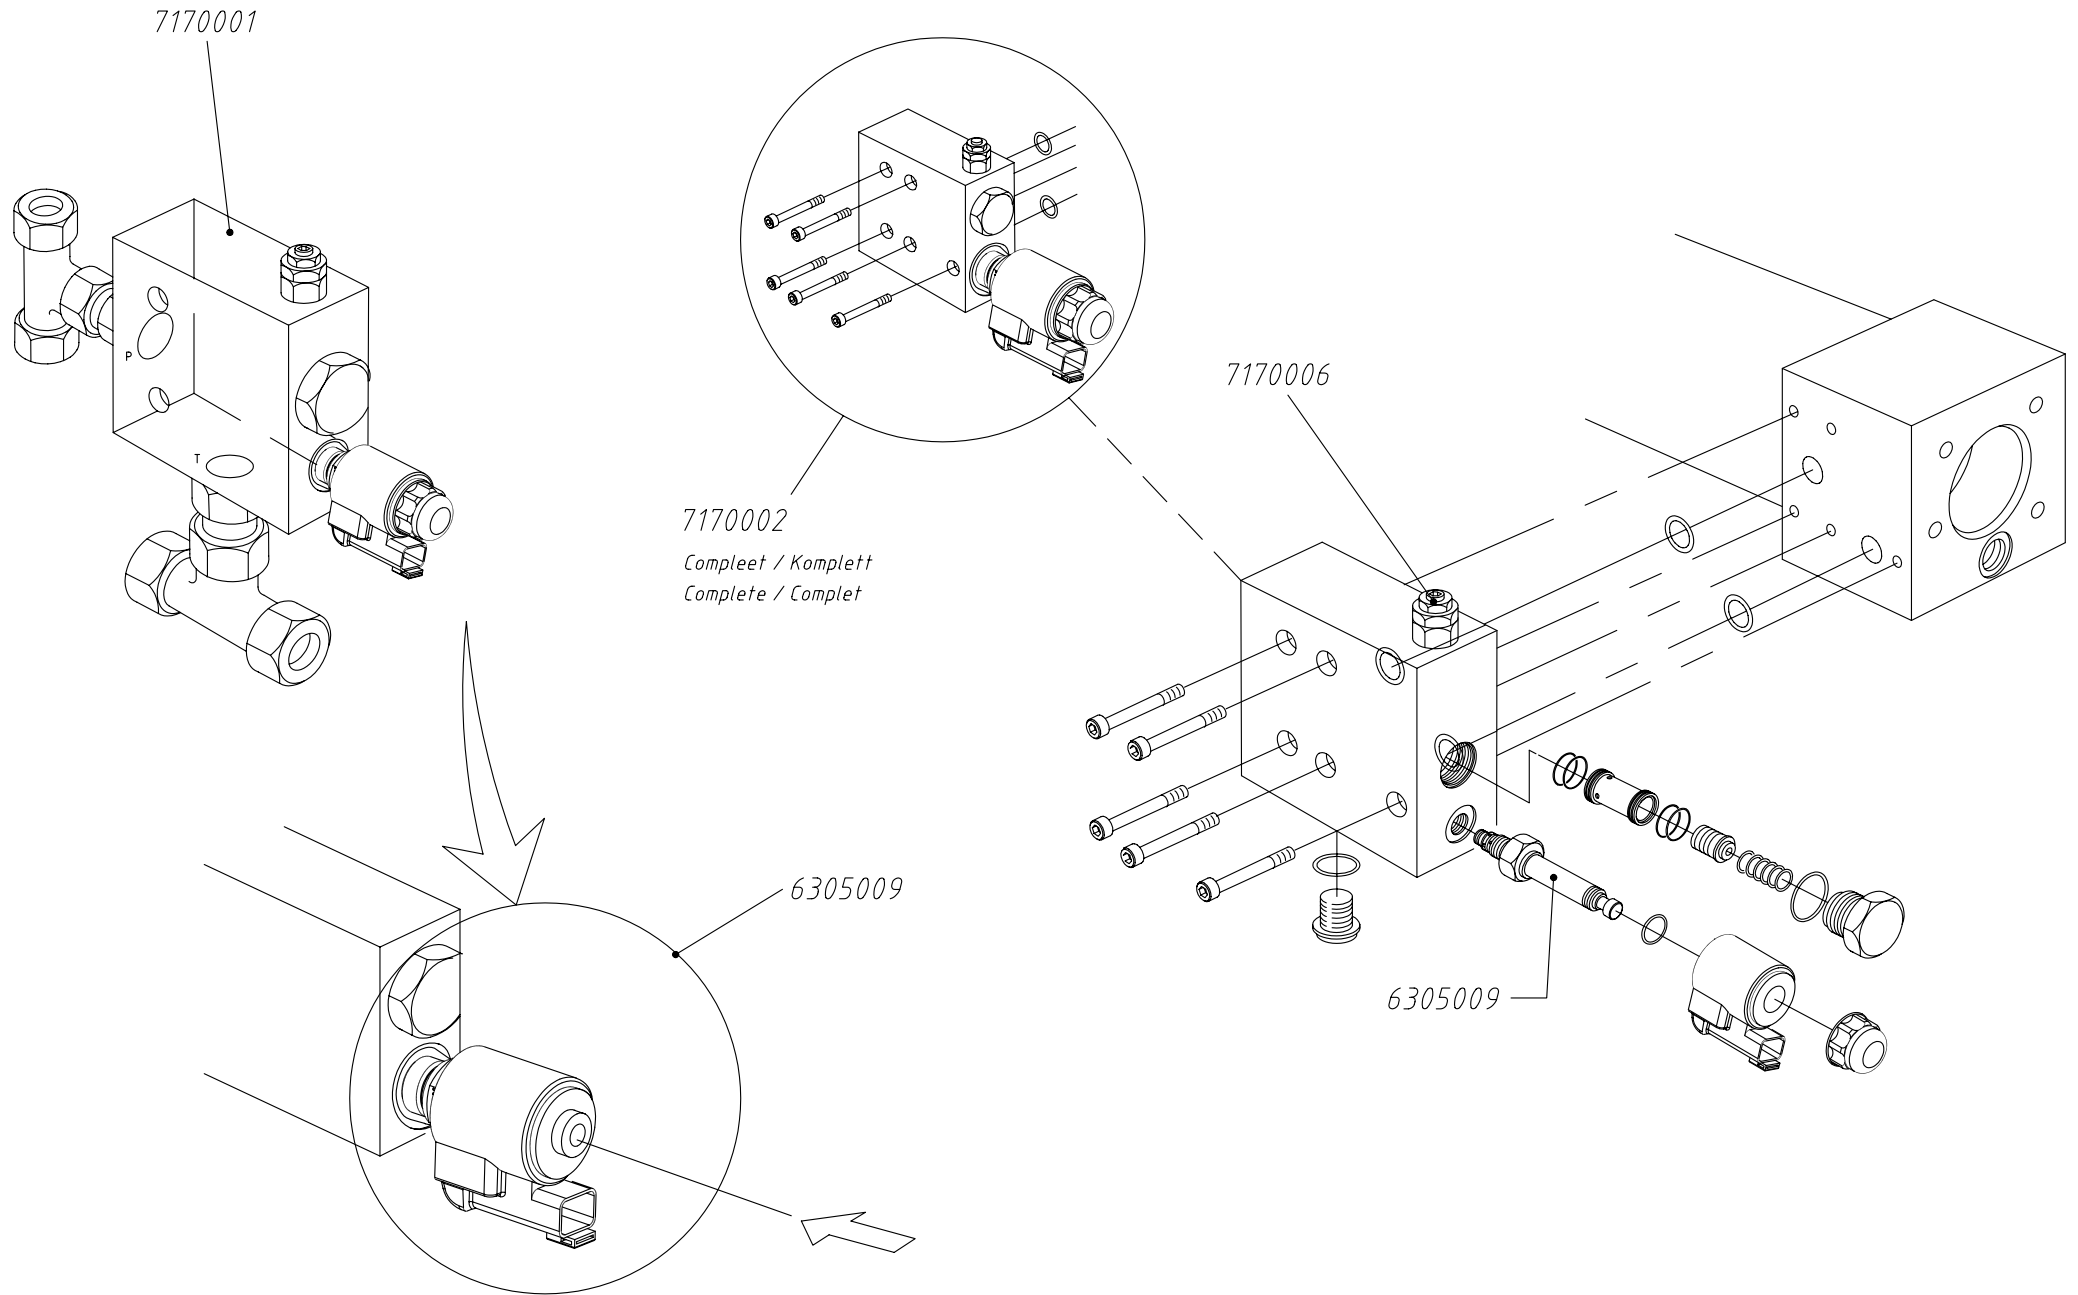

Cargo Floor B.V.
Byte 14
NL-7741 MK Coevorden
P.O. Box 271
NL-7740 AG Coevorden
E-mail: info@cargofloor.nl

ISO 9001 - 2000
Certified company

PROJECT:
Exploded views 2002

SUBJECT:
CF300 - Afschakelventiel

ORDER: ...

DATE: 18-02-02

DRAWN: Booi (TA)

D	14-01-08	Afd. met Stirromatic	N.M.
C	23-03-05	2/2 ventiel wijzigen	B.R.B.
B	27-10-03	7170006 was 7070006	B.R.B.
A	01-09-03	Code magneet wijzigen	B.R.B.
REV	DATE	CHANGES	BY

PAGE
3

DRAWING NUMBER :
EV30001-CF-204

Phone: +31-524-593900 Fax: +31-524-593999