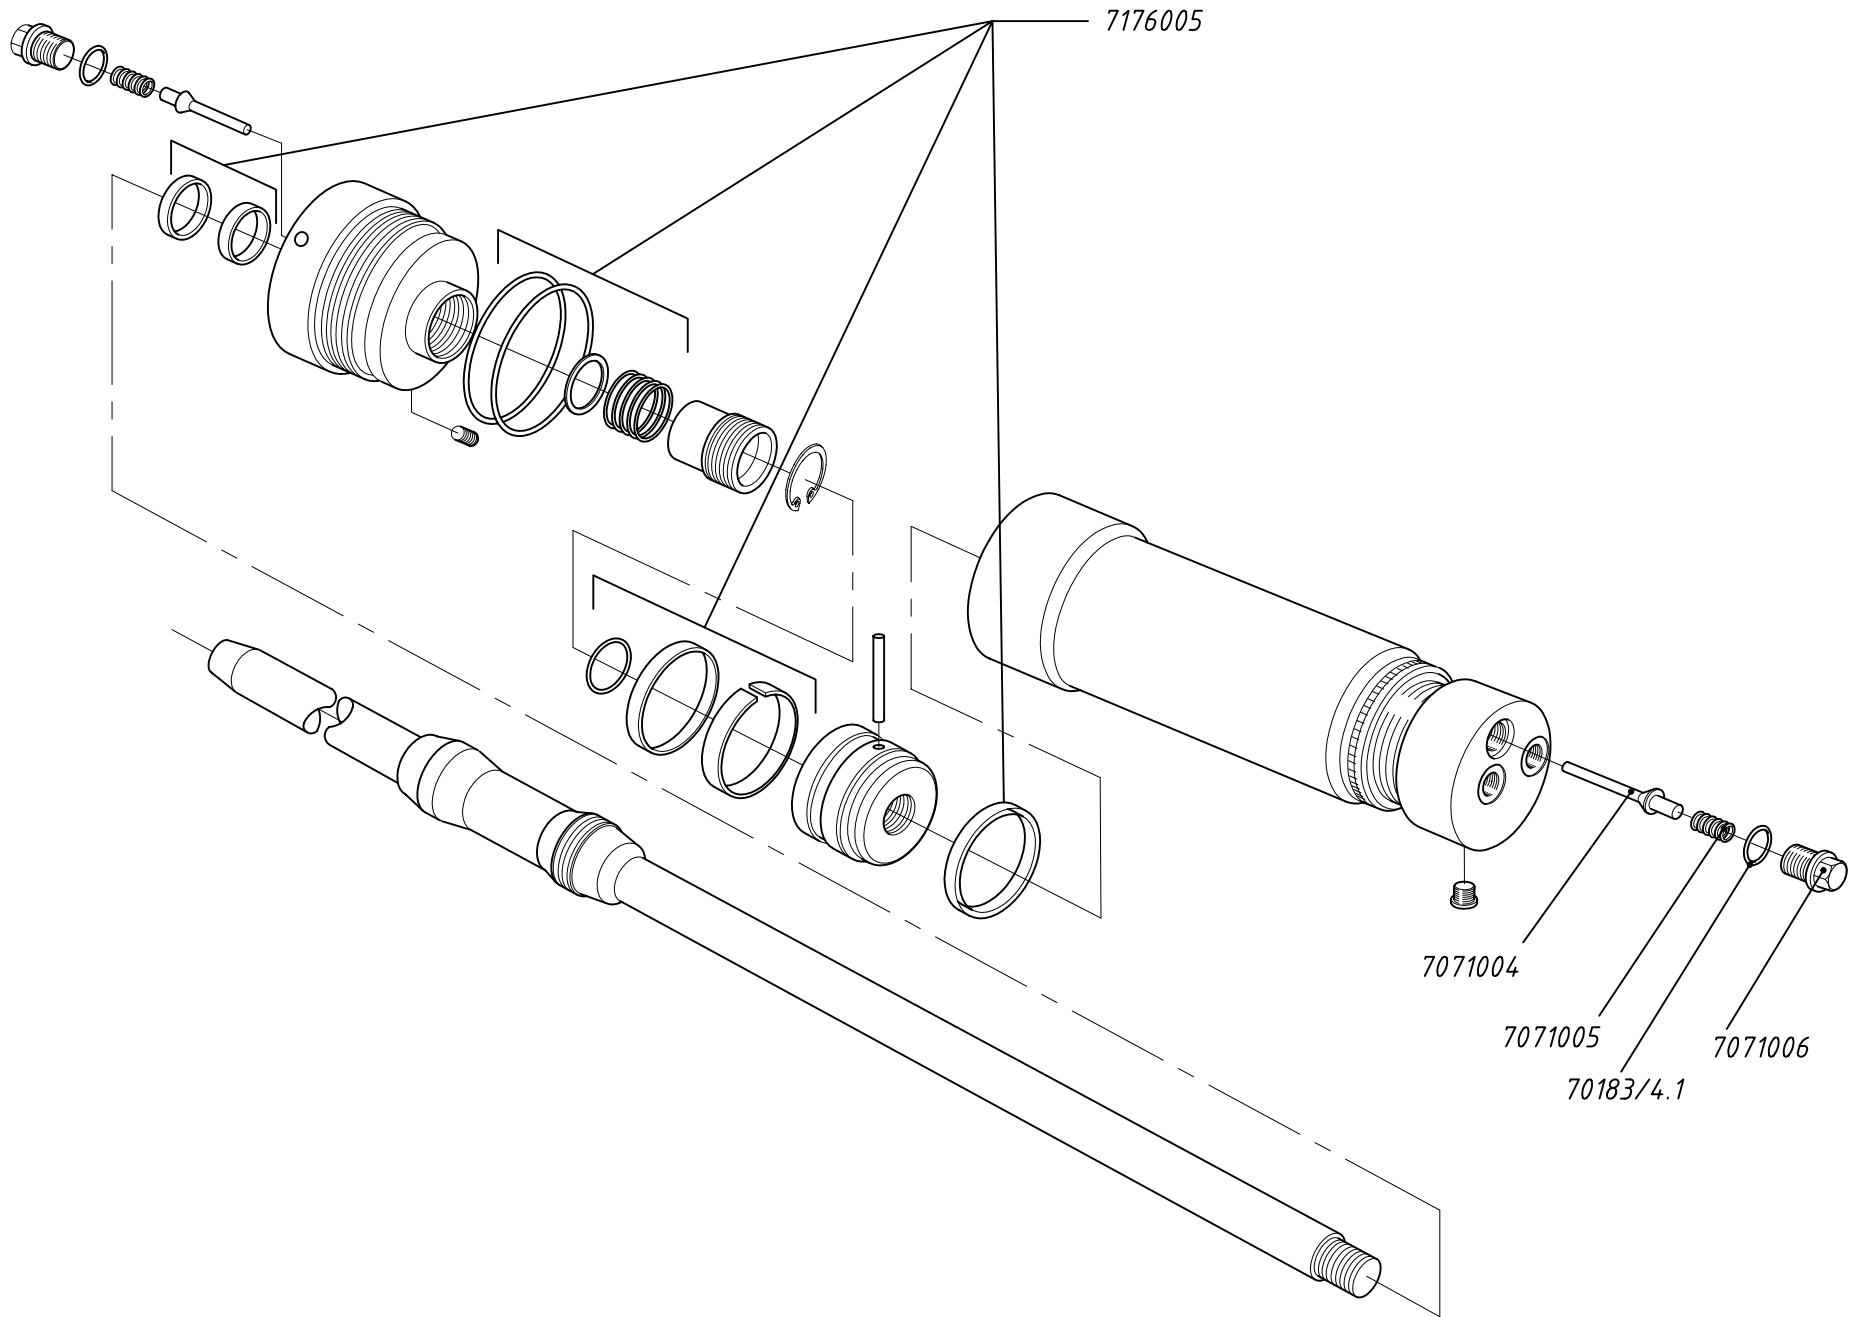

Cargo Floor B.V.
Byte 14
NL-7741 MK Coevorden
P.O. Box 271
NL-7740 AG Coevorden
E-mail: info@cargofloor.nl

ISO 9001 - 2000
Certified company

PROJECT:
Exploded views 2002
SUBJECT:
CF300 - Cilinder

ORDER: ...

DATE: 18-02-02

DRAWN: Booi (TA)

PAGE

5

DRAWING NUMBER :

EV30001-CF-206

Phone: +31-524-593900 Fax: +31-524-593999

REVI	DATE	CHANGES	P.P.B.	BY
A	23-03-05	Pagina nr. aanpassen