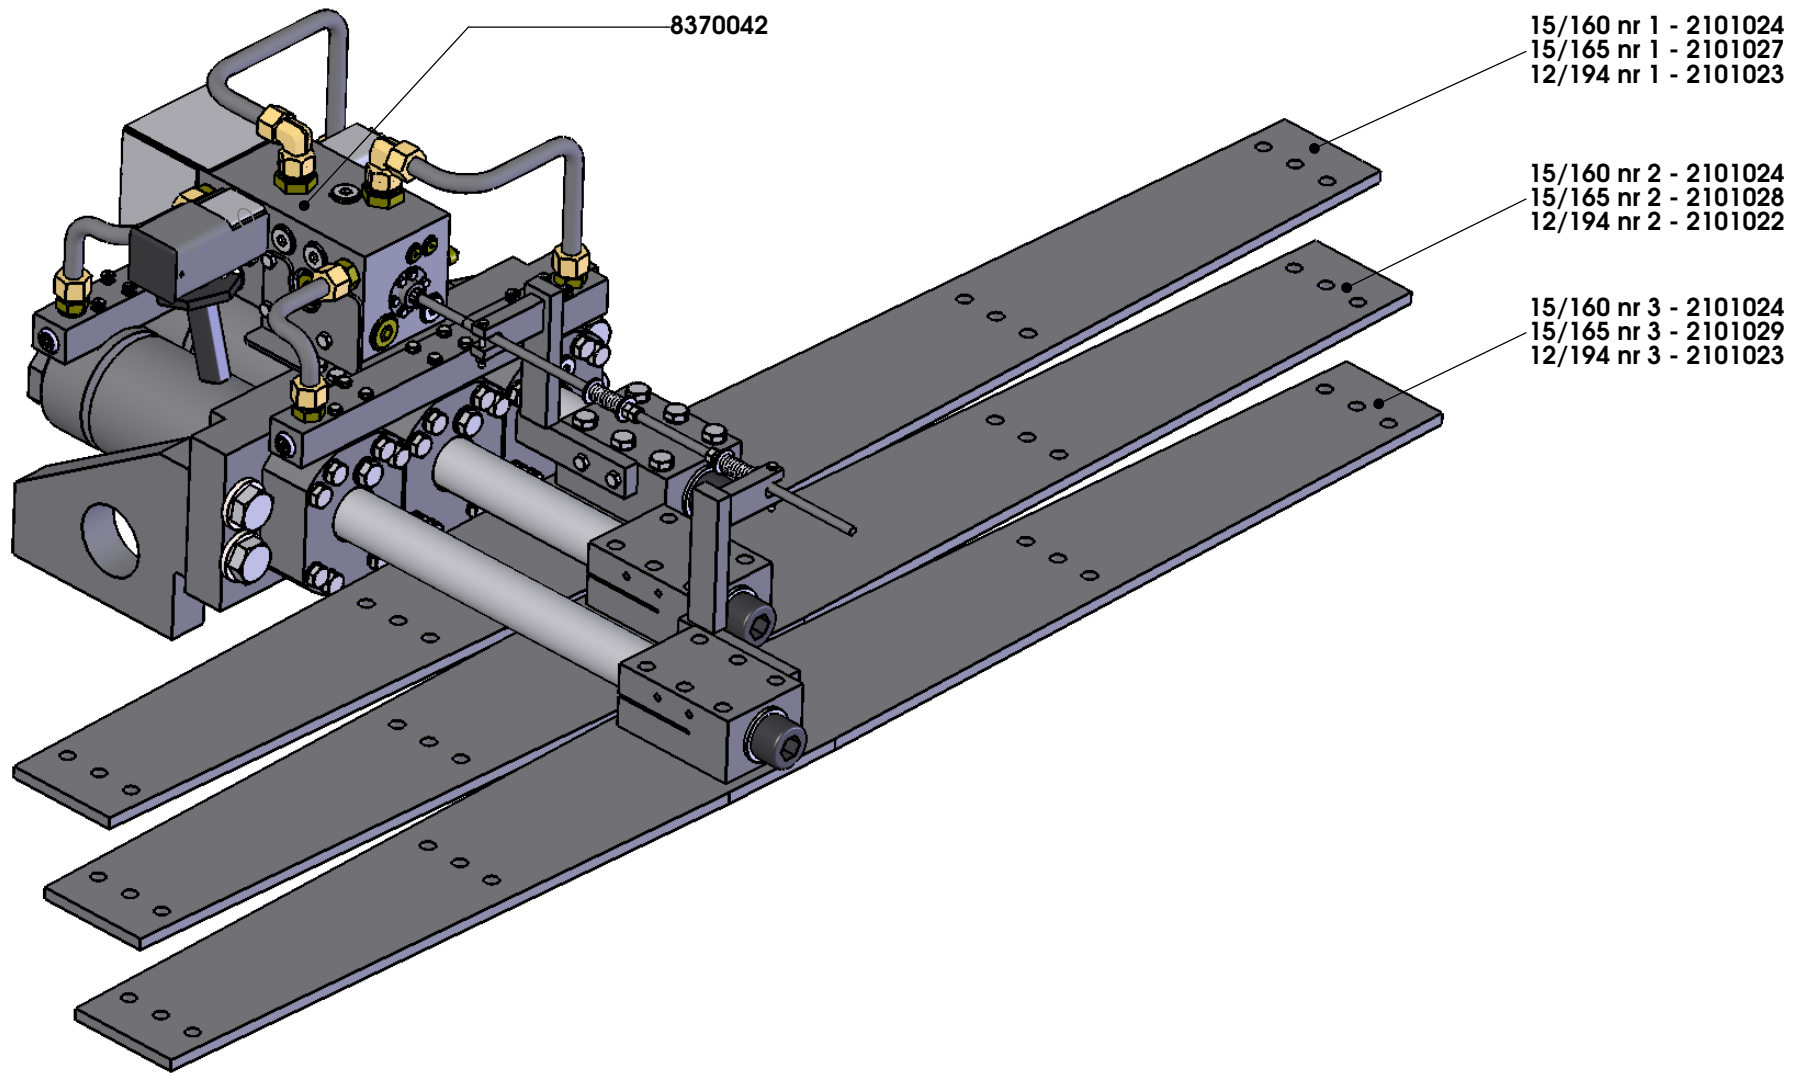

FOR INFORMATION ONLY !

Cargo Floor B.V.
Byte 14
NL-7741 MK Coevorden
Phone : +31-524-593900
Fax : +31-524-593999
E-mail : info@cargo-floor.com

Project: **EXPLODED VIEWS CF3LP-2**

Subject: **Drive unit**

Date: 19-12-2013

Drawn: SK

Draw. nr.: **EV50002-LP-200**

A3

This drawing and the information contained herein is for general presentation purposes only.
This drawing is not intended for use on engineering plans and can be used as "as-is".
This drawing is the property of Cargo Floor B.V. and must not be copied or reproduced without their written authority.

Page 1