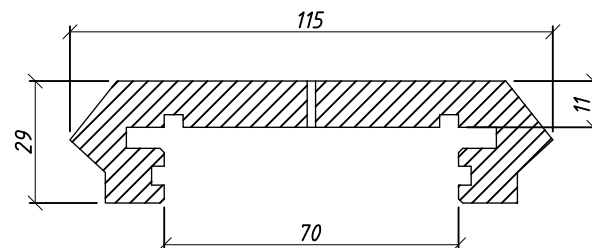

Plastic glider bearing T-subdeck LP with finger-opening
Artikelnr. : 4107045