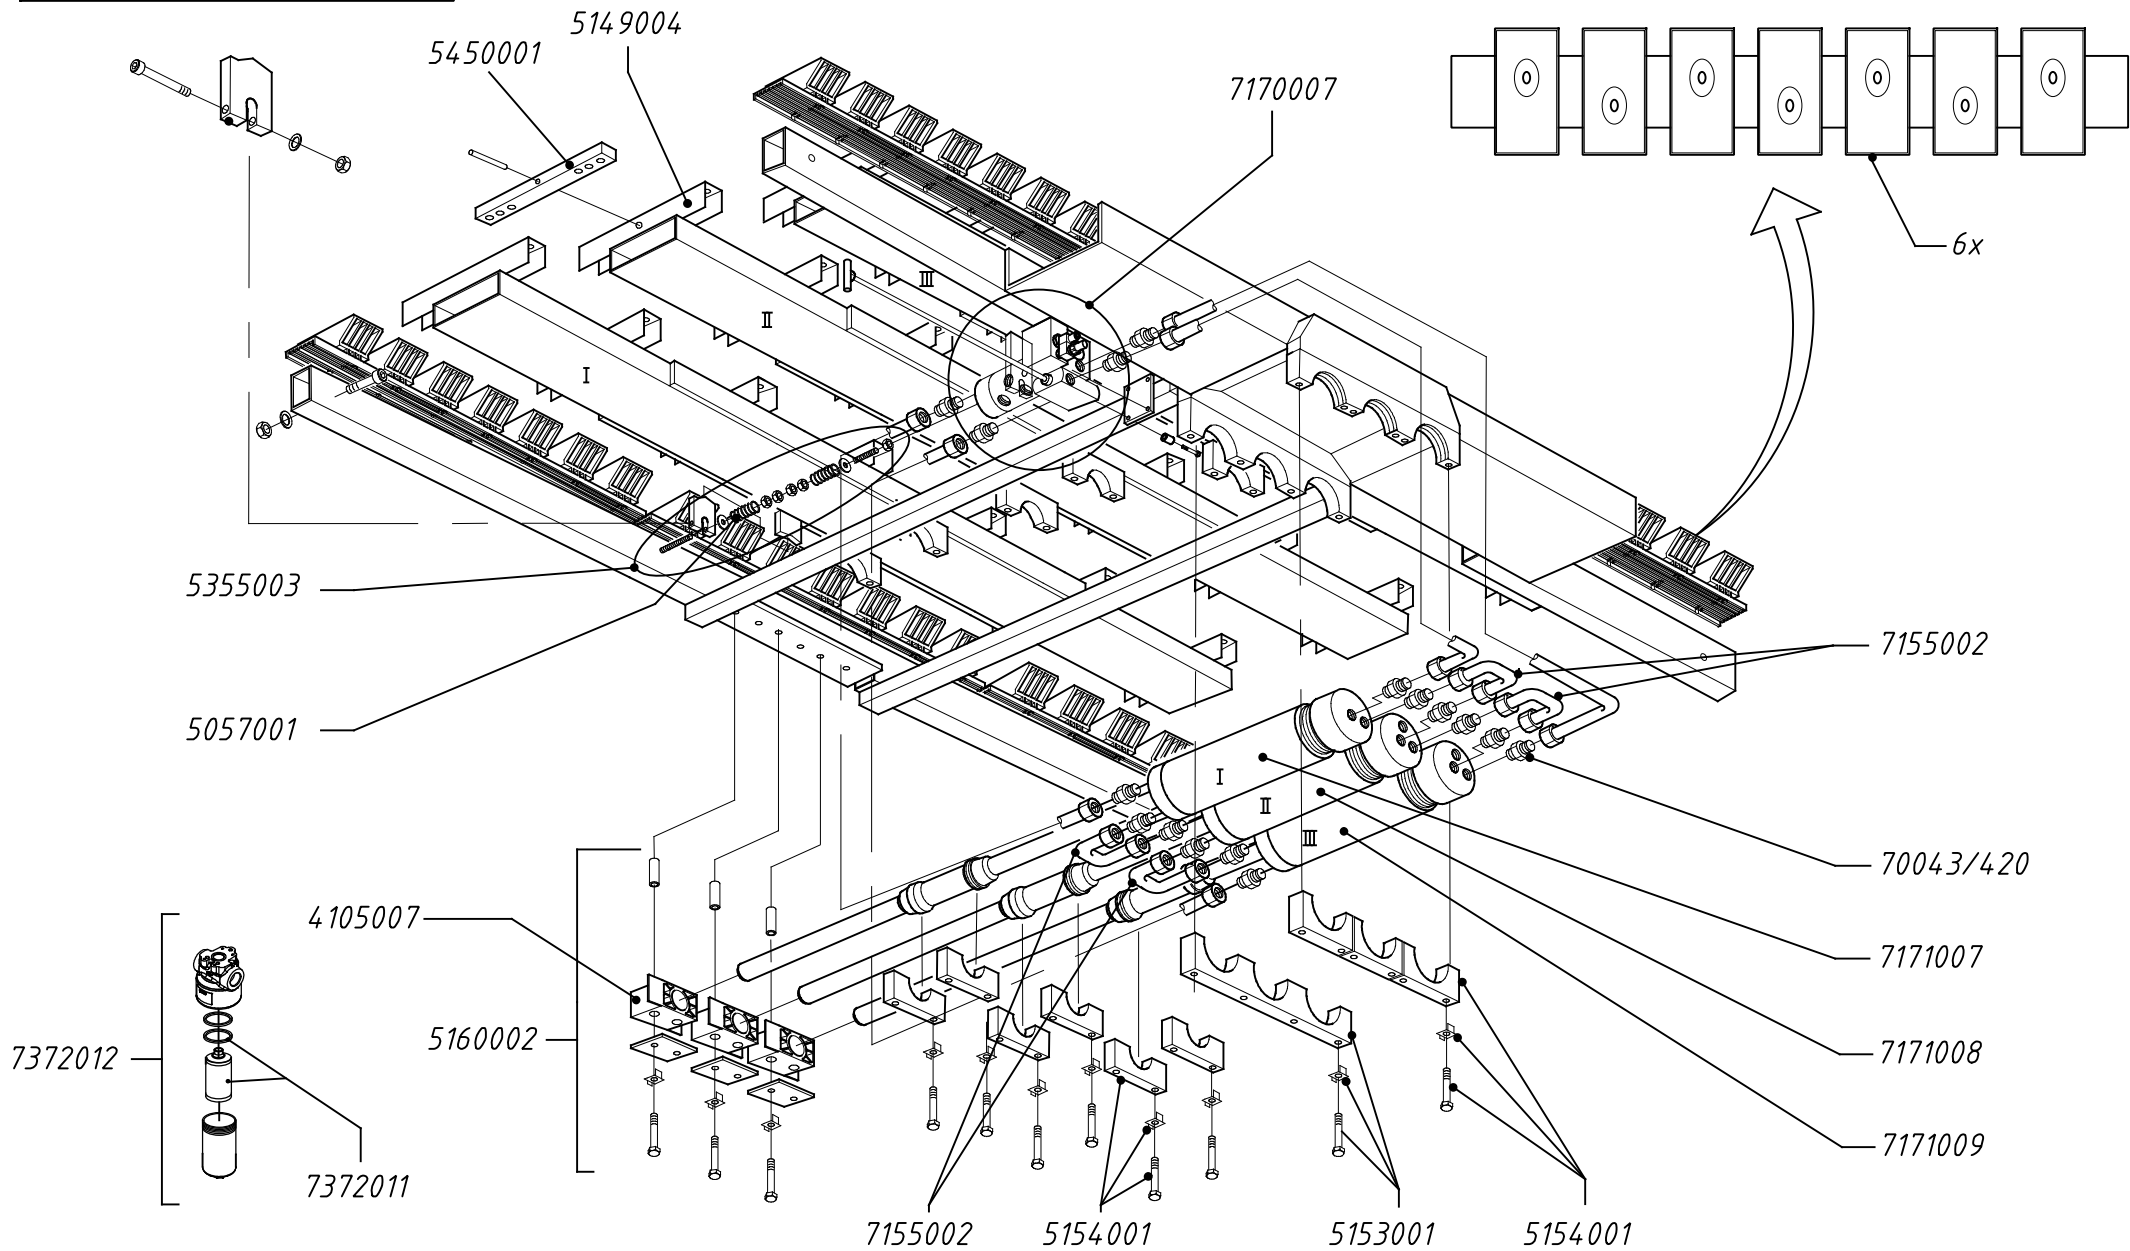

FOR INFORMATION ONLY !

Cargo Floor B.V.
Byte 14
NL-7741 MK Coevorden
Phone: +31 524 593 900
E-mail: info@cargo-floor.com

PROJECT:
Exploded views CF300

SUBJECT:
CF300-21-112 Wide-Body

ORDER: ...

DATE: 18-02-02

DRAWN: Boof (TA)

REV	DATE	CHANGES	NO	PAGE
M	09-07-20	Filter changed	NM	1
L	18-11-13	Filter toegevoegd	NM	
K	31-01-11	Artikelnr. veranderd	HZ	DRAWING NUMBER :
J	06-01-11	Geleidingssel art. aangep.	NM	
I	28-06-10	5151002 + 4105006	NM	EV30001-CF-202
H	03-03-09	5150002 opgedeeld	HZ	
			BY	

THIS DRAWING IS THE PROPERTY OF CARGO FLOOR B.V. AND MUST NOT BE COPIED OR REPRODUCED WITHOUT THEIR WRITTEN AUTHORITY (ISO 18016:2016)