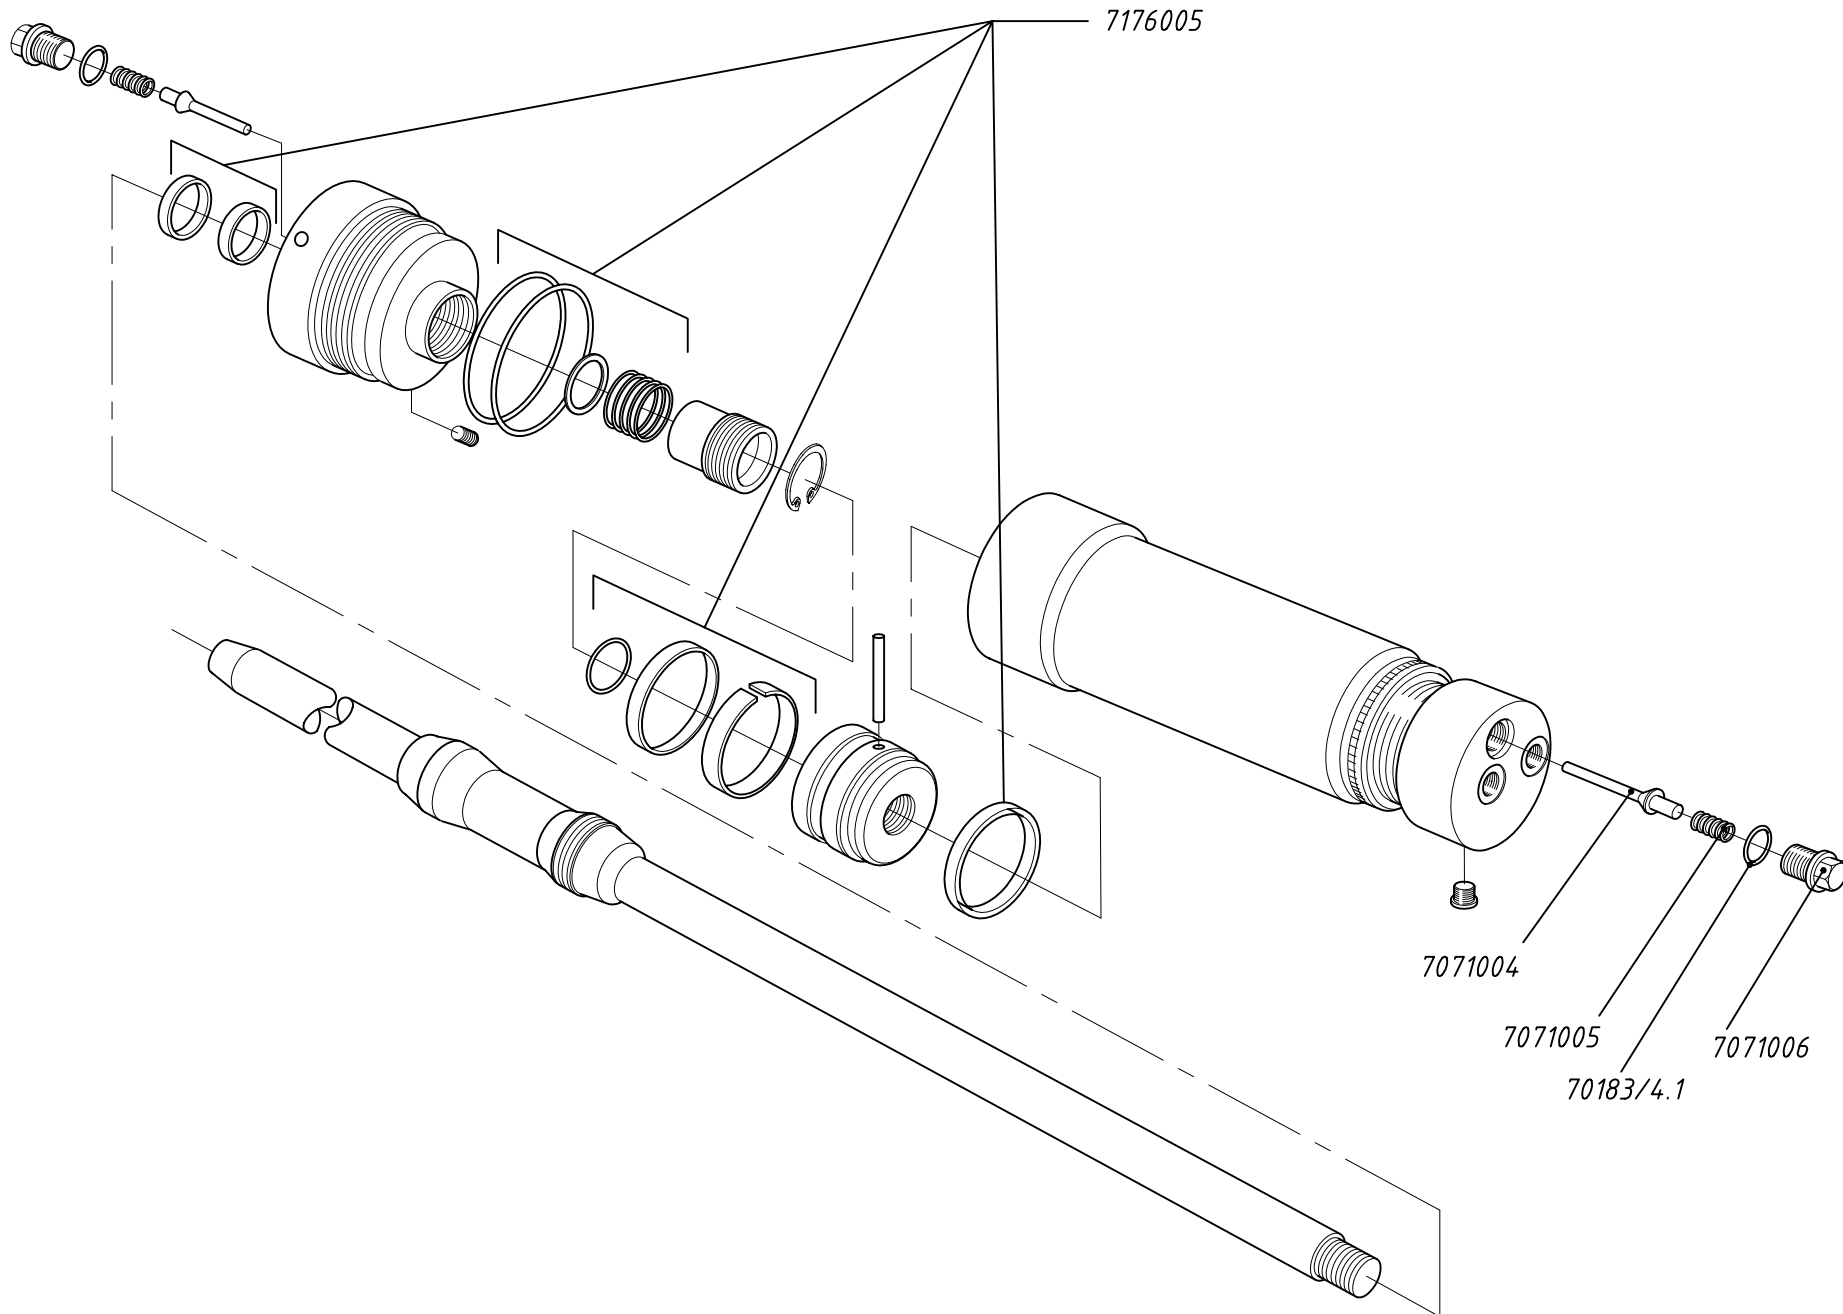

Cargo Floor B.V.
Byte 14
NL-7741 MK Coevorden
P.O. Box 271
NL-7740 AG Coevorden
E-mail: info@cargofloor.nl

PROJECT:
Exploded views 2002

SUBJECT:
CF300 - Cilinder

ORDER: ...

DATE: 18-02-02

DRAWN: Booi (TA)

PAGE
5

DRAWING NUMBER :
EV30001-CF-206

Phone: +31-524-593900 Fax: +31-524-593999

All rights strictly reserved. Reproductions or issue to third parties in any form whatever is not permitted without written authority from the proprietor.

REV	DATE	CHANGES
A	23-03-05	Pagina nr. aanpassen

P.R.B.
BY